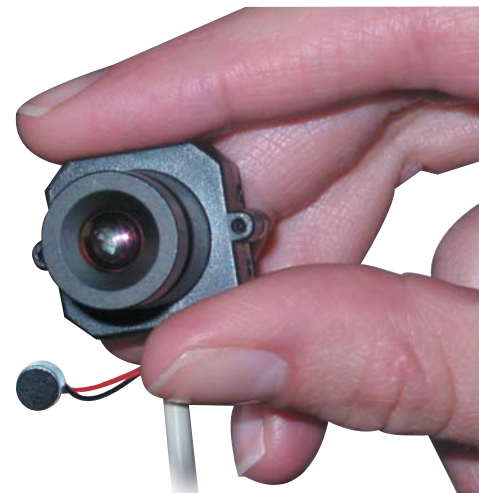

Audio Spycam

Color Video Camera

Miniature Video Camera

- Tiny size for discreet observation & portability
- Connects easily to a TV, VCR or security monitor with an AV input
- Quality color images with highly sensitive microphone
- Fisheye, Telephoto & Wide Angle lenses also available!

Audio Spycam

Color Video Camera

Miniature Video Camera

Let SpyCam be your eyes & ears...

Side by side, the Swann Audio SpyCam is not much bigger than your thumb, making it ideal for undercover assignments and undetected surveillance. Connect the camera to a TV, VCR, or LCD screen with an AV input, hide the camera in a discreet position (i.e in a plant, behind a picture frame or in-between a few books) and receive quality color images and sound. Now you can investigate your suspicions with ease!

Change viewing angles - with Swann Fisheye, Swann Telephoto and Swann Wide Angle Lenses also available!

Technical Specifications

Camera/Transmitter

Sensor type:	Color CMOS Image Sensor
Sensor Size:	1/3"-8.3mm
Image Format:	Composite
Pixels Number:	510 x 492 (250K)
Auto Electronic Exposure:	1/50-1/15000SEC
Sensitivity:	3Lux@F1.2
S/N ratio:	>48dB
Lens View Angles:	56°
Power Supply:	8V ~ 12V
Power Requirement:	50mA
Resolution:	380 TV Lines

Package Contents

- Miniature Color Video Camera
- Power Adaptor
- 9V Battery Adaptor
- Instruction Manual

Recording cash sales

Confirming suspicious

Home security

Seeing who's at your door

Baby monitoring

Playing practical jokes