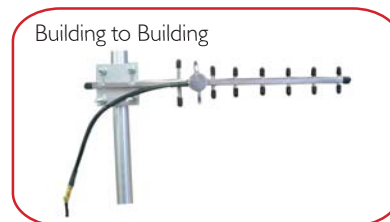

Wireless Network Booster High Gain Antenna

Strengthen & Extend Your Wireless Network*

- Better range for your wireless network & wireless cameras
- Suitable for indoors and outdoors

WiFi Device

Increase your wireless network coverage, attach the Booster to your WiFi device.

Building to Building

Mount to your roof for even better reception.

IMPORTANT

Use of this antenna on a transmitter may contravene your country's radio frequency regulations. Please check with your government's regulatory body before fitting this antenna to transmitter