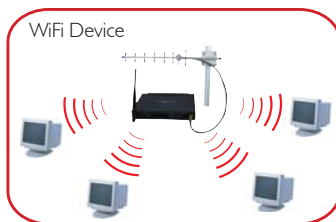

Wireless Network Booster High Gain Antenna

Strengthen & Extend Your Wireless Network*

- Better range for your wireless network & wireless cameras
- Suitable for indoors and outdoors

WiFi Device

Increase your wireless network coverage, attach the Booster to your WiFi device.

Building to Building

Mount to your roof for even better reception.

IMPORTANT

Use of this antenna on a transmitter may contravene your country's radio frequency regulations. Please check with your government's regulatory body before fitting this antenna to transmitter

Push your Wireless Computer Network to the limit!

The Wireless Network Booster (or Yagi Antenna) can multiply the output power of your wireless unit, allowing it to transmit greater distances. It provides increased reception through walls, buildings etc.