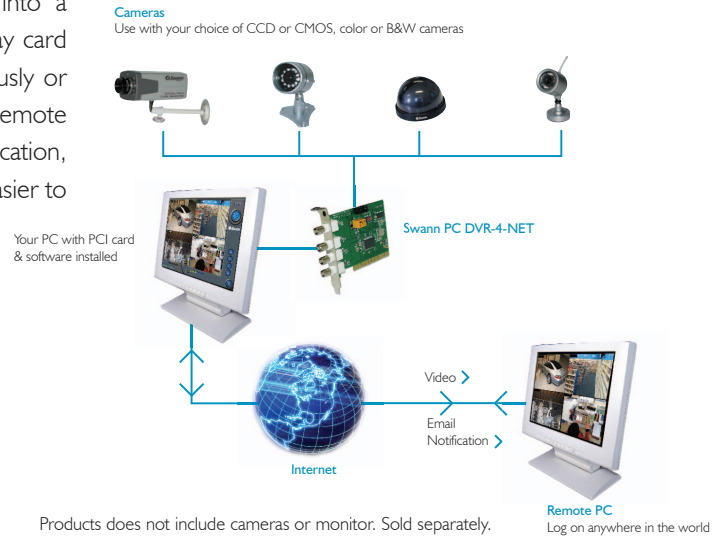

PC DVR-4-Net

4 Camera Security PCI Card

Digital video surveillance through your PC

up to 4

- Monitor up to 4 cameras simultaneously
- Access your PC at work, home or on vacation, to monitor your office, warehouse, house, car park & more
- Global web access - you see what your cameras see
- Motion detection with instant email notification - sends you a picture of the movement seen by each camera
- Plug & play software with easy to follow user manual
- Upgradeable - 4 cards in a PC for 16 cameras
- Fast display & recording rate

PC DVR-4-Net

4 Camera Security PCI Card

Digital video surveillance through your PC

The Swann PC DVR-4-Net PCI Card seamlessly turns your PC into a sophisticated digital video security monitoring system. The plug and play card and software allow you to observe and record 4 cameras simultaneously or add more cards to upgrade to 16 cameras. Other benefits include remote access via the web or network, motion detection with instant email notification, audio monitoring and fast display and recording times. It's never been easier to see what's happening, from anywhere in the world.

Technical Specifications

- Compression:** MPEG-4
- No. of Board:** Stackable up to 4 cards
- Video / Camera Input:** 1 - 4 channel, easily upgradeable to 16
- Audio Input:** Uses PC audio
- Image Display:** NTSC: 30fps (frames per second) / PAL: 25fps
- Screen Display:** 1/4/7/10/13/16 multi view of full screen PTZ (Pan tilt zoom) / Motion detection / Sensor
- Resolution:** 352x288 (PAL), 352x240 (NTSC)
- Motion Detect:** Multi-zone, Multi-Channels, Email Notification
- Recording Mode:** Full Time, Schedule, Motion Detect Sensor
- Network:** Remote Monitoring, Recording, Search & Playback