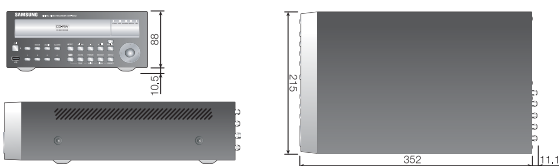

Dimensions (unit:mm)

* Design and specifications are subject to change without notice.

SAMSUNG ELECTRONICS CO., LTD.

Digital AV Division
VSS marketing, 416, Maetan 3 Dong, YeongTong-Gu, Suwon City, Kyeonggi-Do, Korea, 443-742
Tel: +82-31-277-3342-3347 Fax: +82-31-277-6597 www.samsungsecurity.com